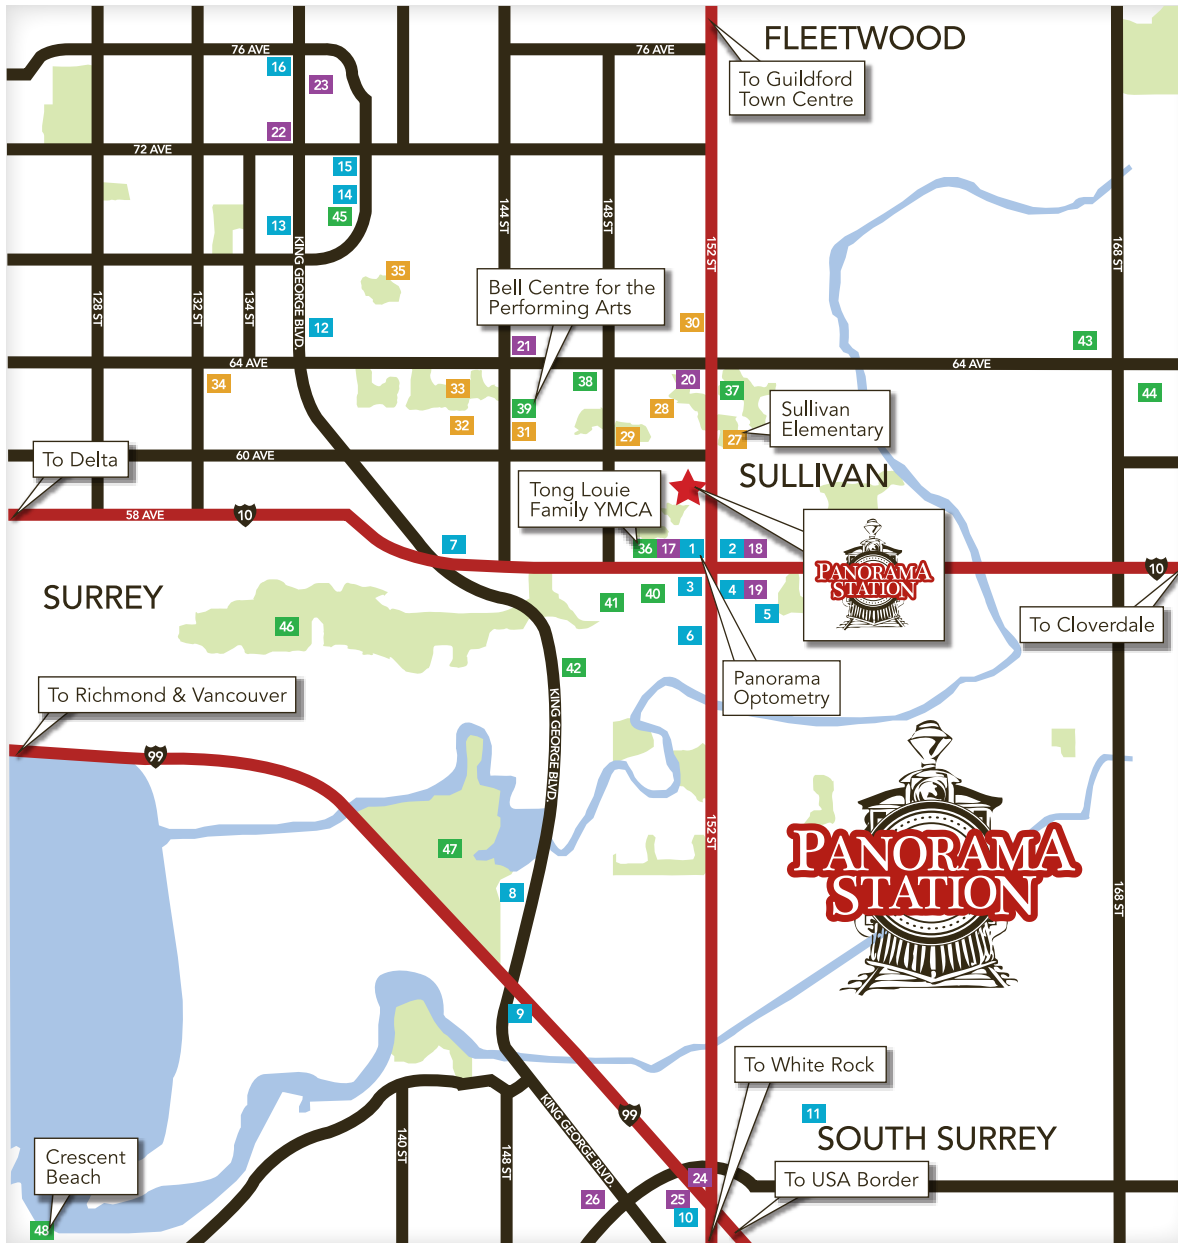

# AMENITY MAP

## SHOP / SERVICES

- Panorama Village Shopping Centre**  
CIBC  
Panorama Optometry  
Just Kids - Pediatric Dentistry  
Marketplace IGA  
Panorama Village Medical Clinic  
Pet Hospital  
Shoppers Drug Mart  
Village Health Clinic
- Rodeo Square/Sullivan Square**  
Cyclone Taylor Sports  
RBC Royal Bank of Canada  
TD Canada Trust  
Wired Monk
- Shell
- Panorama Place**  
Big Ridge Liquor Store  
Canadian Western Bank  
Scotiabank
- River's Bend Winery
- HSBC
- Surrey Municipal Centre
- Art Knapp Plant Land
- South Surrey Park and Ride
- South Point Exchange**  
Canadian Tire  
Envision Financial  
Home Sense  
Kids Books  
Liberty Wines  
Pier One Imports  
Save-on-Foods  
Staples  
Urban Barn
- The Boulevard
- Shoppers Drug Mart
- Rona
- Surrey Public Library
- Newton Exchange
- Costco

## DINE

- Panorama Village Shopping Centre**  
Booster Juice  
Luna Luna Mexican Cantina  
McDonalds  
Mehak Indian Cuisine  
Ming and Sing Chinese Express  
Starbucks  
Subway

- Tawara Japanese Restaurant
- White Spot
- Rodeo Square/Sullivan Square  
Dominos Pizza  
Quiznos  
Ta-ke Sushi  
Tim Hortons
- Panorama Place  
Big Ridge Brewing Company  
Browns Social House
- New York New York
- Tim Hortons
- Vera's Burger Shack
- Boston Pizza
- The Keg
- South Point Exchange  
Cactus Club  
Milestones
- Choices Market

## LEARN

- Sullivan Elementary
- Cambridge Elementary
- Biggest Little Preschool
- Regent Christian Academy
- Sullivan Heights Secondary
- École Woodward Hill Elementary
- McLeod Road Elementary
- Panorama Ridge Secondary
- Hyland Elementary